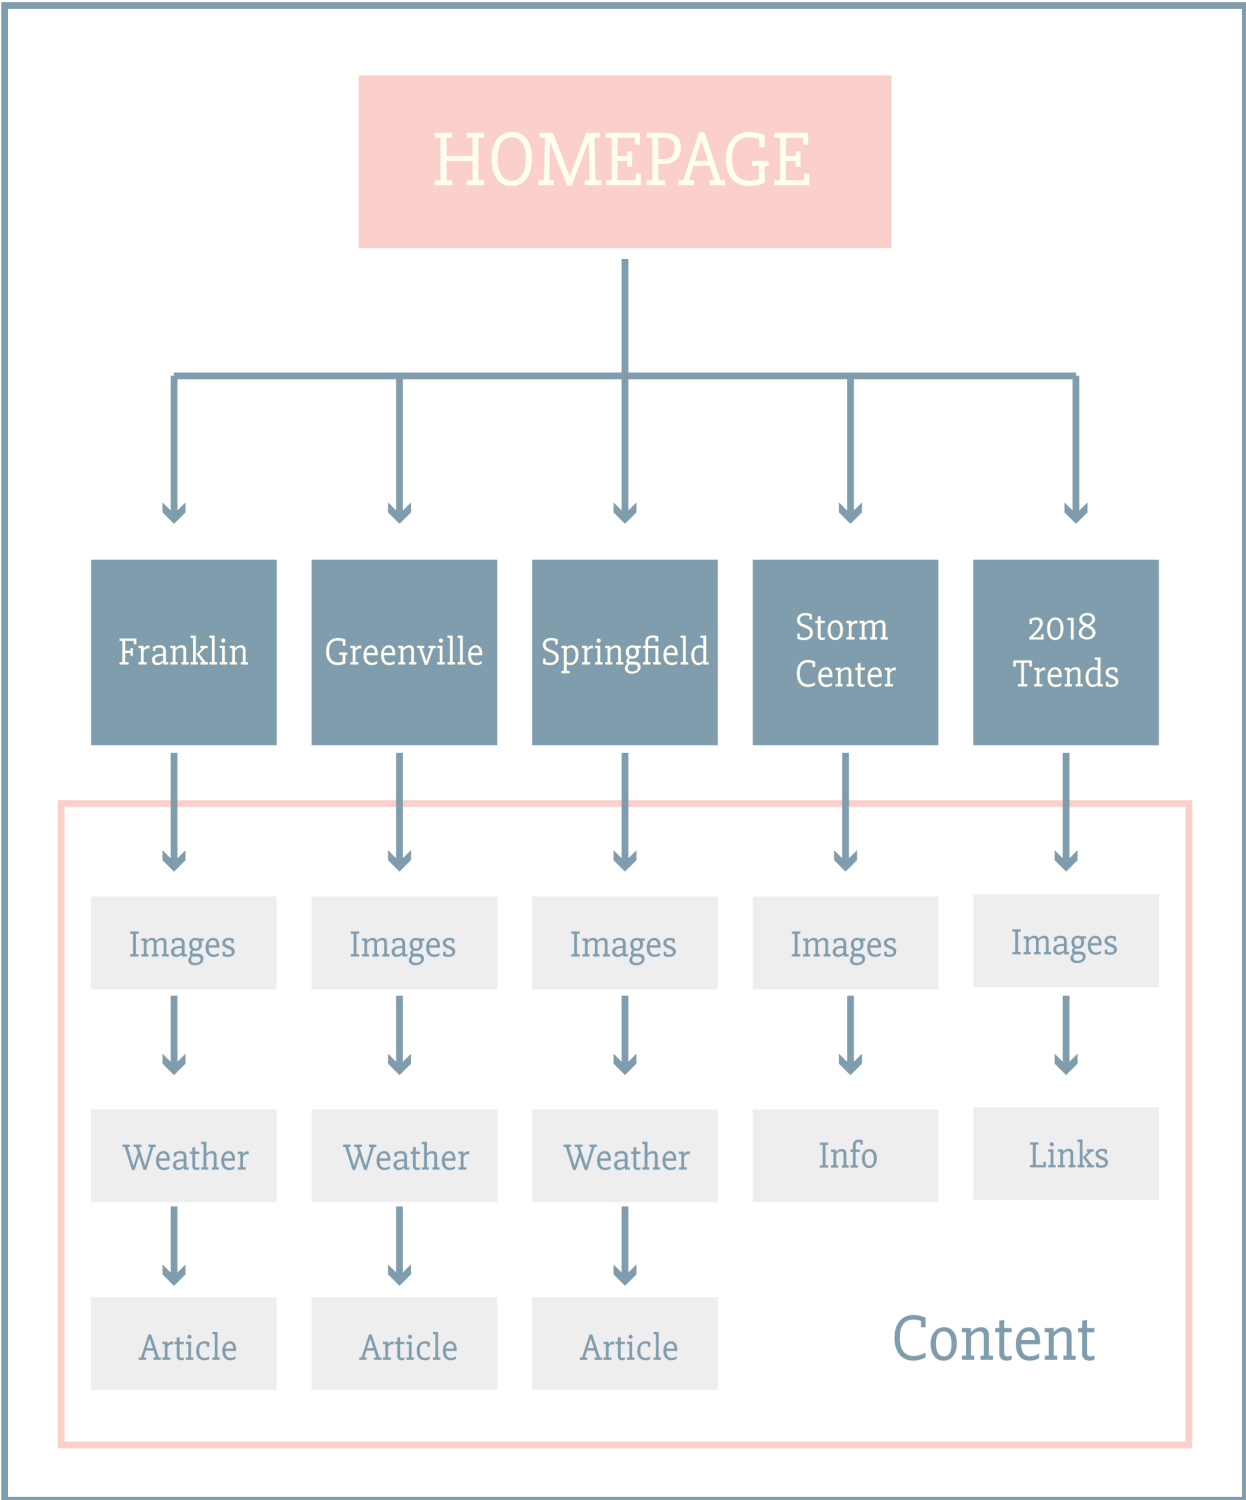

Layout

Site Map